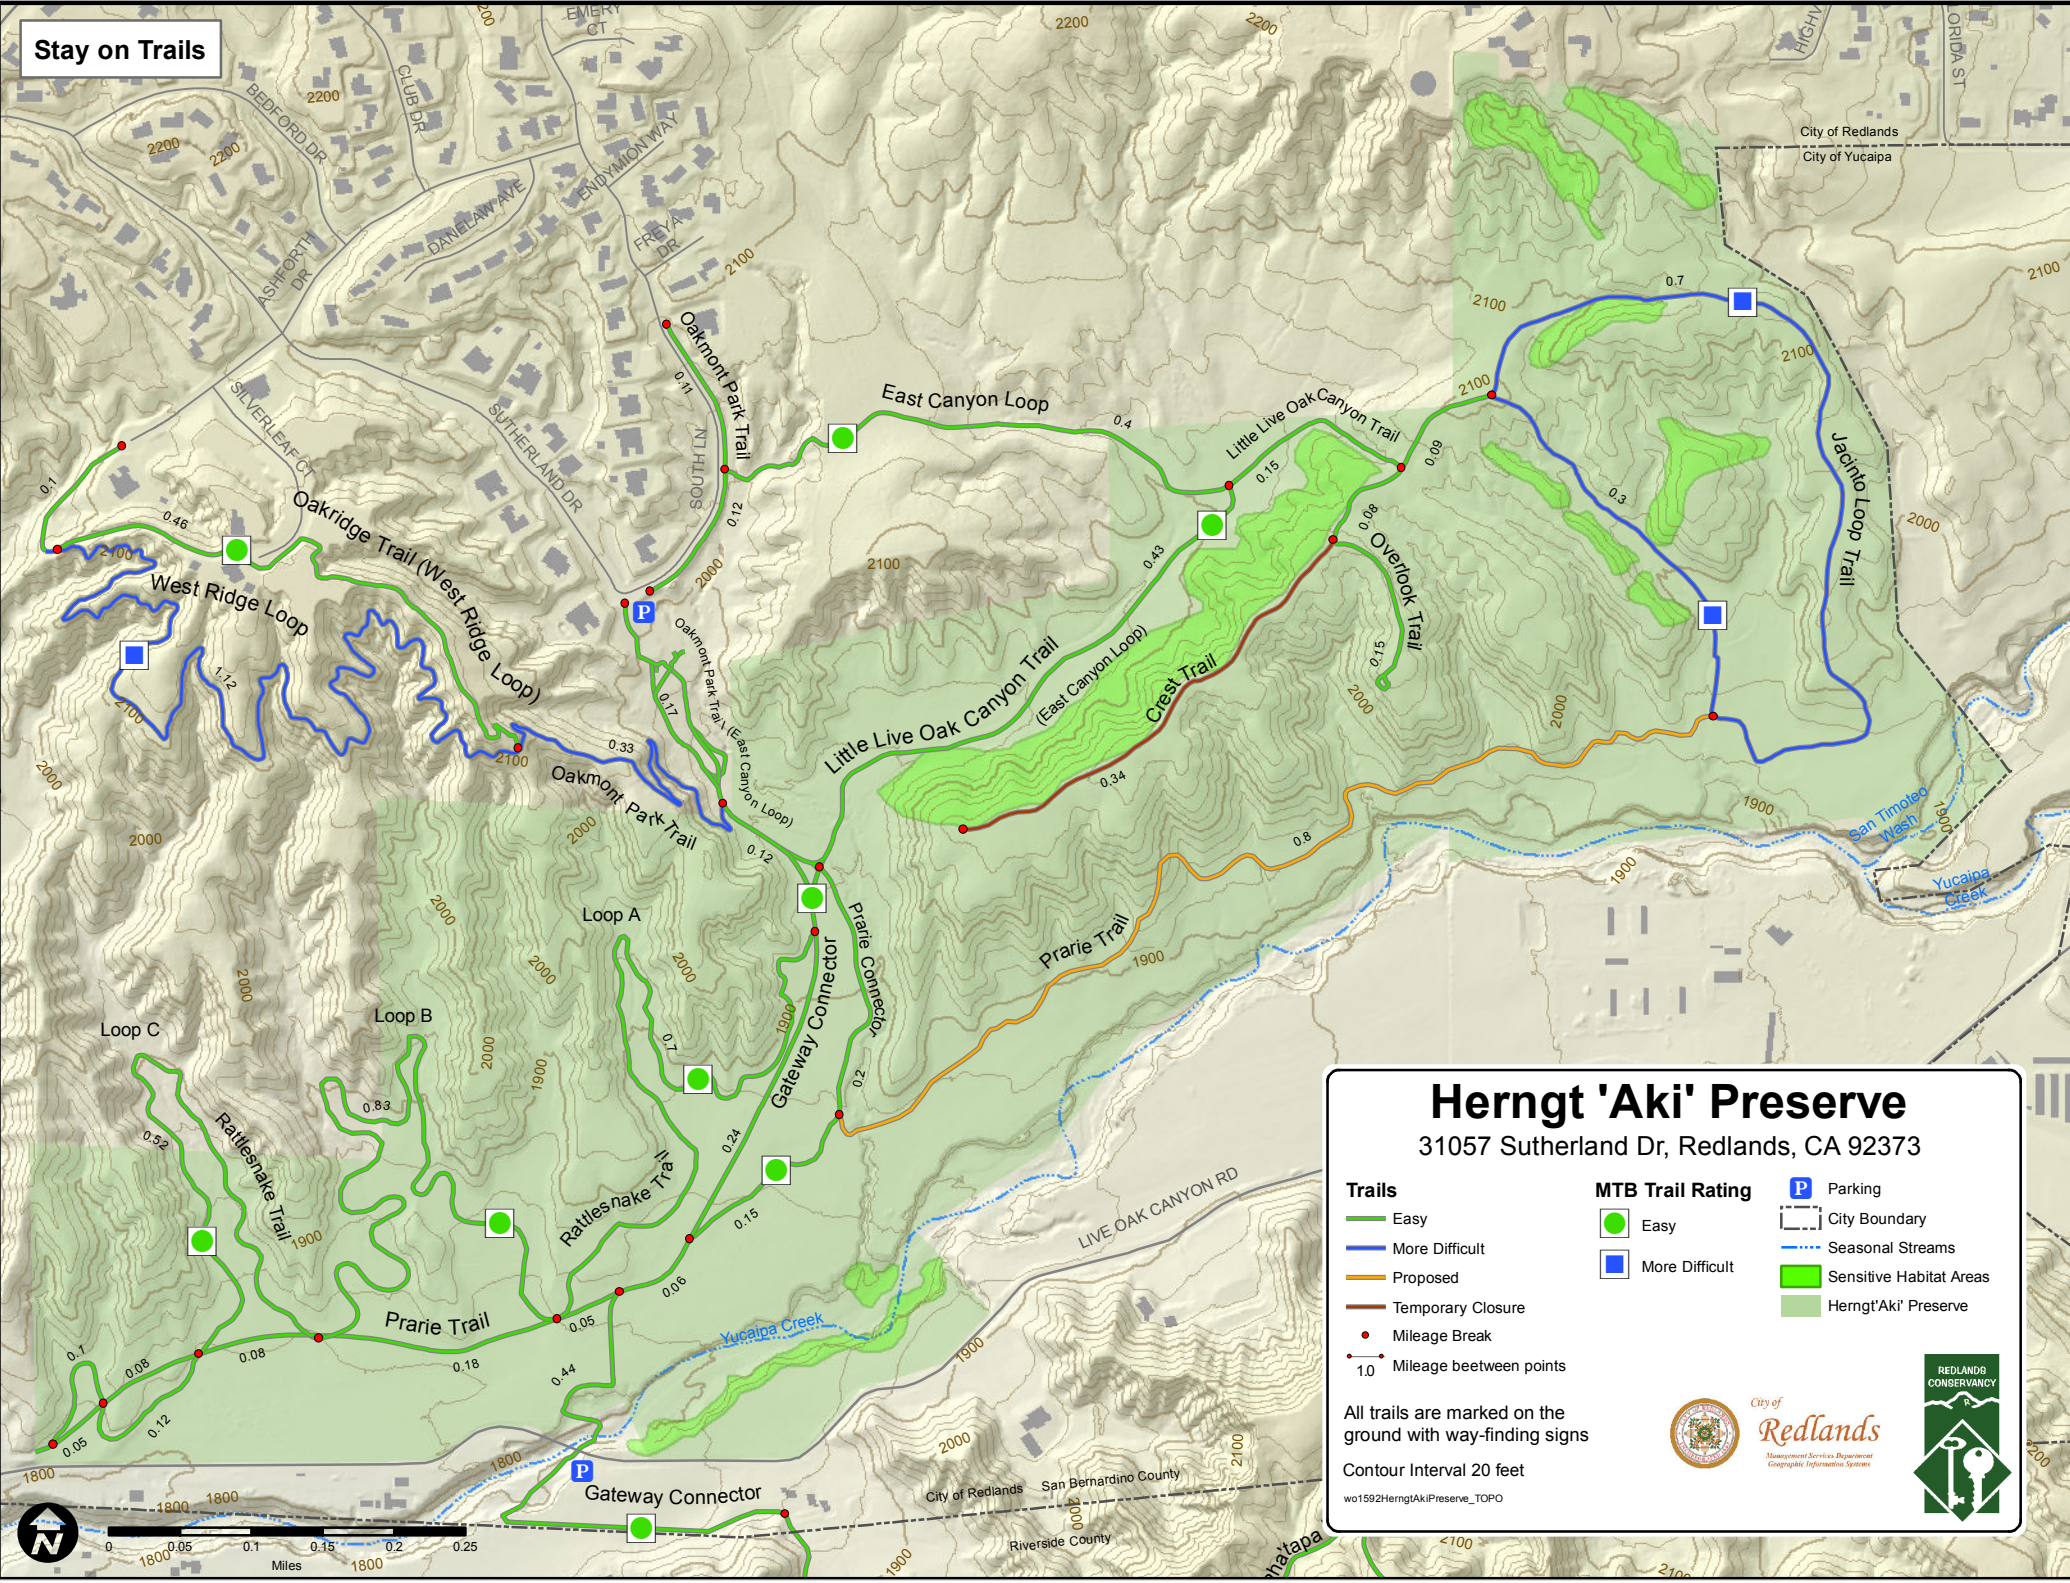

Stay on Trails

Herngt 'Aki' Preserve

31057 Sutherland Dr, Redlands, CA 92373

- | | | |
|------------------------|-------------------------|-------------------------|
| Trails | MTB Trail Rating | P Parking |
| Easy | Easy | City Boundary |
| More Difficult | More Difficult | Seasonal Streams |
| Proposed | | Sensitive Habitat Areas |
| Temporary Closure | | Herngt'Aki' Preserve |
| Mileage Break | | |
| Mileage between points | | |

All trails are marked on the ground with way-finding signs

Contour Interval 20 feet

w01592HerngtAkiIPreserv_Topo