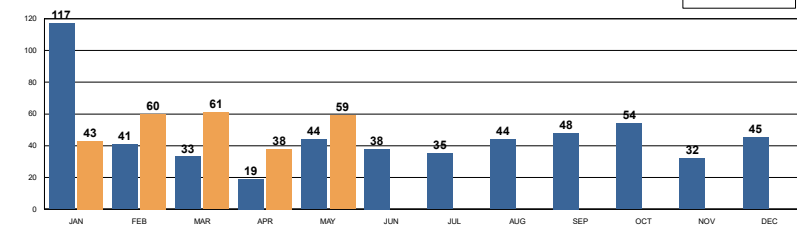

Traffic and Parking Citations

	Apr-21	May-21	%CHANGE	YTD 2020	YTD 2021	% CHANGE
Parking Citations	246	244	-0.8%	1607	966	-39.9%

Traffic Citations per Month