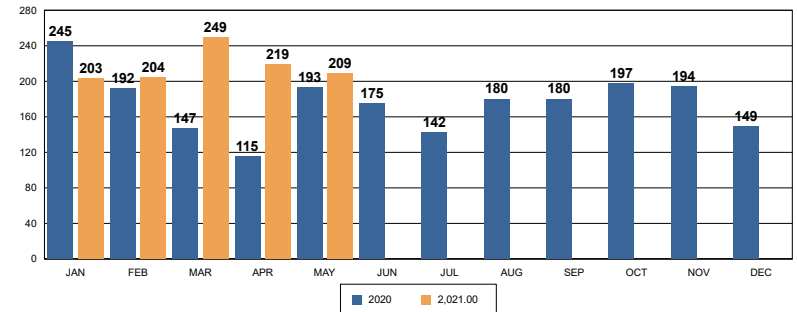

REDLANDS PD MAY 2021 DASH-BOARD

PART 1 CRIMES	Apr	May	% Change	Prior YTD	Current YTD	%Change	RPD YTD	SBSD YTD
Homicide	0	0	N/C	1	0	-100.00%	0	0
Rape	5	2	-60%	19	11	-42.11%	11	0
Robbery	3	3	0%	40	22	-45.00%	20	2
Agg Assault	15	8	-46%	47	51	8.51%	50	1
VIOLENT CRIME TOTALS:	23	13	-43.48	107	84	-21.50%	81	3
Burglary - Residential	8	8	0%	50	43	-14%	39	4
Burglary - Comm	11	6	-45%	99	56	-43%	52	4
Burglary - Vehicle	16	13	-19%	152	125	-18%	103	22
Auto Theft	35	32	-9%	114	174	53%	156	18
Larceny/Theft	77	100	30%	512	575	12%	499	76
PROPERTY CRIME TOTALS:	147	159	8.16%	927	973	4.96%	849	124
OVERALL TOTALS:	170	172	1.18%	1034	1057	2.22%	930	127

Arrests per Month

Traffic and Parking Citations

	Apr-21	May-21	%CHANGE	YTD 2020	YTD 2021	% CHANGE
Parking Citations	246	244	-0.8%	1607	966	-39.9%

Traffic Citations per Month

of CAD CFS per Month