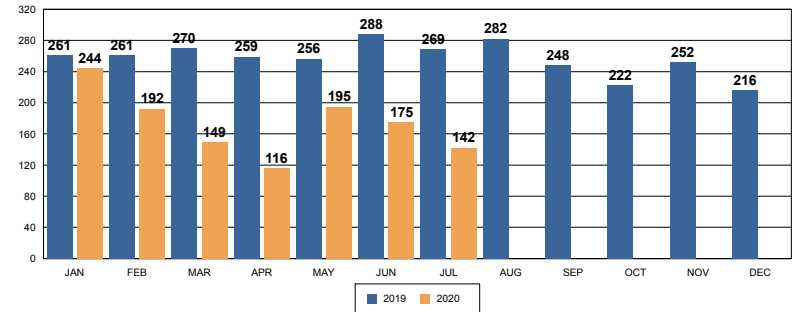

REDLANDS PD JULY 2020 DASH-BOARD

PART 1 CRIMES

	Jun	Jul	% Change	Prior YTD	Current YTD	%Change	RPD YTD	SBSD YTD
Homicide	0	0	N/C	0	1	N/C	1	0
Rape	3	3	0%	25	25	0.00	25	0
Robbery	5	2	-60%	47	47	0.00	40	7
Agg Assault	9	9	0%	76	65	-14.47	60	5
VIOLENT CRIME TOTALS:	17	14	-17.65	148	138	-6.76%	126	12
Burglary - Residential	17	13	-24%	96	79	-18%	78	1
Burglary - Comm	20	27	35%	94	145	54%	138	7
Burglary - Vehicle	18	13	-28%	212	183	-14%	156	27
Auto Theft	18	14	-22%	168	146	-13%	132	14
Larceny/Theft	90	79	-12%	1017	679	-33%	596	83
PROPERTY CRIME TOTALS:	163	146	-10.43%	1587	1232	-22.37%	1100	132
OVERALL TOTALS:	180	160	-11.11%	1735	1370	-21.04%	1226	144

Arrests per Month

Traffic and Parking Citations

	Jun-20	Jul-20	%CHANGE	YTD 2019	YTD 2020	% CHANGE
Parking Citations	126	158	25.4%	3363	1891	-43.8%

Traffic Citations per Month

of CAD CFS per Month