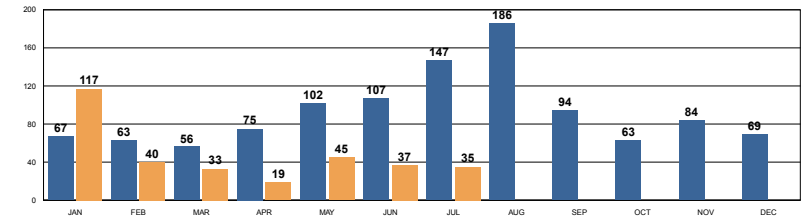

REDLANDS PD JULY 2020 DASH-BOARD

PART 1 CRIMES

	Jun	Jul	% Change	Prior YTD	Current YTD	%Change	RPD YTD	SBSD YTD
Homicide	0	0	N/C	0	1	N/C	1	0
Rape	3	3	0%	25	25	0.00	25	0
Robbery	5	2	-60%	47	47	0.00	40	7
Agg Assault	9	9	0%	76	65	-14.47	60	5
VIOLENT CRIME TOTALS:	17	14	-17.65	148	138	-6.76%	126	12
Burglary - Residential	17	13	-24%	96	79	-18%	78	1
Burglary - Comm	20	27	35%	94	145	54%	138	7
Burglary - Vehicle	18	13	-28%	212	183	-14%	156	27
Auto Theft	18	14	-22%	168	146	-13%	132	14
Larceny/Theft	90	79	-12%	1017	679	-33%	596	83
PROPERTY CRIME TOTALS:	163	146	-10.43%	1587	1232	-22.37%	1100	132
OVERALL TOTALS:	180	160	-11.11%	1735	1370	-21.04%	1226	144

Arrests per Month

Traffic and Parking Citations

	Jun-20	Jul-20	%CHANGE	YTD 2019	YTD 2020	% CHANGE
Parking Citations	126	158	25.4%	3363	1891	-43.8%

Traffic Citations per Month

of CAD CFS per Month