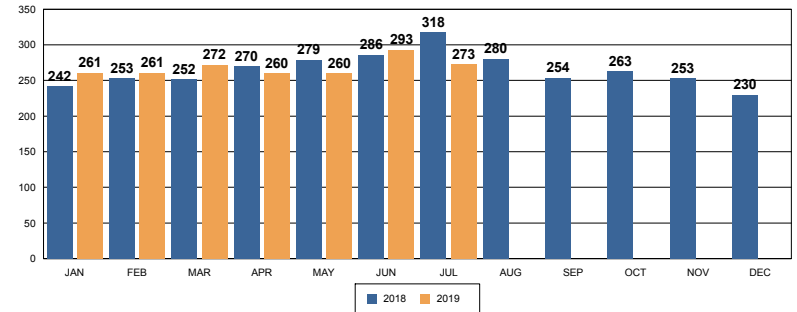

REDLANDS PD JULY 2019 DASH-BOARD

| PART 1 CRIMES | Jun | Jul | % Change | Prior YTD | Current YTD | %Change | RPD YTD | SBSD YTD |
|------------------------|------------|------------|----------------|-------------|-------------|----------------|-------------|------------|
| Homicide | 0 | 0 | N/C | 5 | 0 | -100.00 | 0 | 0 |
| Rape | 2 | 1 | -50% | 38 | 26 | -31.58 | 26 | 0 |
| Robbery | 7 | 5 | -28% | 61 | 48 | -21.31 | 43 | 5 |
| Agg Assault | 10 | 12 | 20% | 69 | 76 | 10.14 | 70 | 6 |
| VIOLENT CRIME TOTALS: | 19 | 18 | -5.26 | 173 | 150 | -13.29% | 139 | 11 |
| Burglary - Residential | 11 | 20 | 82% | 97 | 96 | -1% | 96 | 0 |
| Burglary - Comm | 8 | 11 | 38% | 103 | 94 | -9% | 82 | 12 |
| Burglary - Vehicle | 26 | 38 | 46% | 355 | 213 | -40% | 167 | 46 |
| Auto Theft | 25 | 26 | 4% | 197 | 168 | -15% | 157 | 11 |
| Larceny/Theft | 159 | 108 | -32% | 915 | 887 | -3% | 758 | 129 |
| PROPERTY CRIME TOTALS: | 229 | 203 | -11.35% | 1667 | 1458 | -12.54% | 1260 | 198 |
| OVERALL TOTALS: | 248 | 221 | -10.89% | 1840 | 1608 | -12.61% | 1399 | 209 |

Arrests per Month

Traffic and Parking Citations

| Parking Citations | Jun-19 | Jul-19 | %CHANGE | YTD 2018 | YTD 2019 | % CHANGE |
|-------------------|--------|--------|---------|----------|----------|----------|
| | 408 | 427 | 4.7% | 3691 | 3363 | -8.9% |