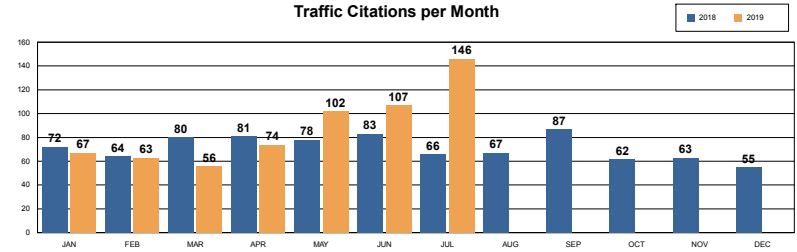

Traffic and Parking Citations

Parking Citations	Jun-19	Jul-19	%CHANGE	YTD 2018	YTD 2019	% CHANGE
	408	427	4.7%	3691	3363	-8.9%

Traffic Citations per Month