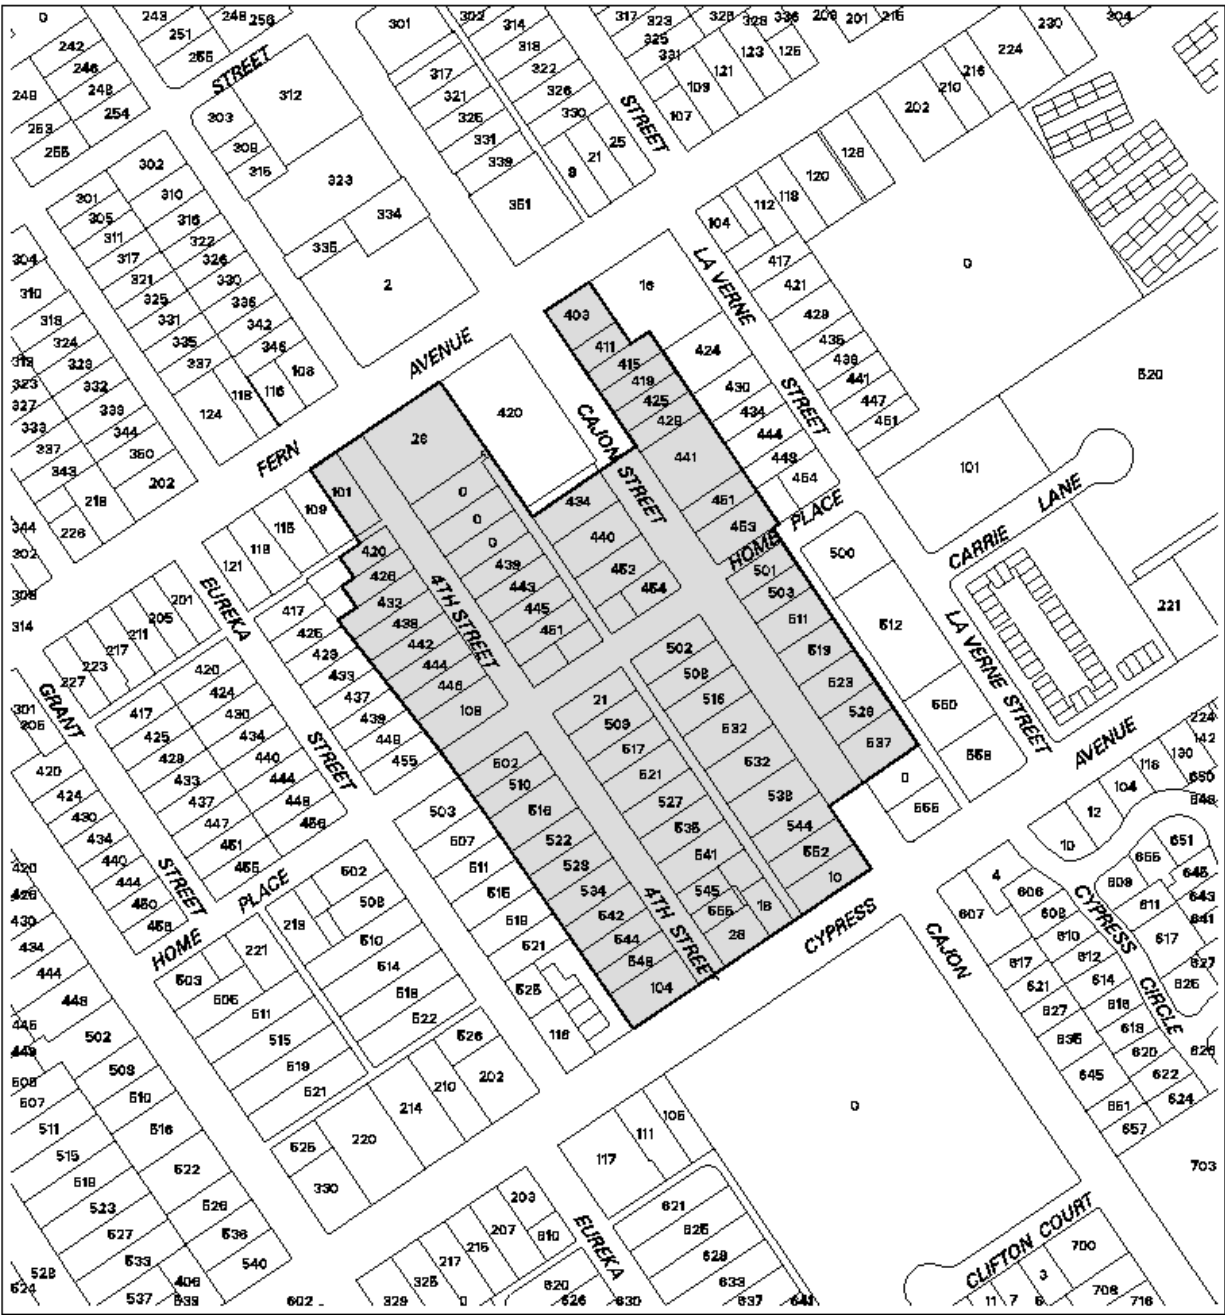

# HISTORIC DISTRICT 3 EARLY REDLANDS HISTORIC AND SCENIC DISTRICT

**LEGEND**  
 Historic District

Map Prepared by the City of Redlands, Municipal Utilities Dept., GIS Services on October 5, 1999