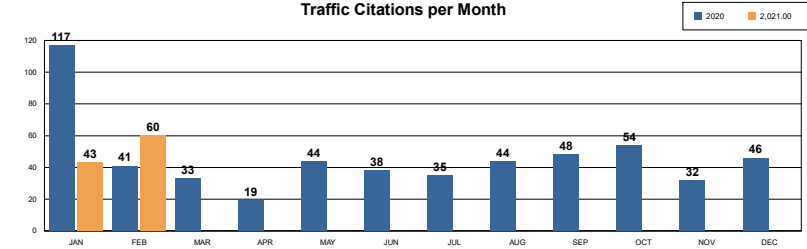

Traffic and Parking Citations

	Jan-21	Feb-21	%CHANGE	YTD 2020	YTD 2021	% CHANGE
Parking Citations	46	108	134.8%	1259	154	-87.8%

Traffic Citations per Month