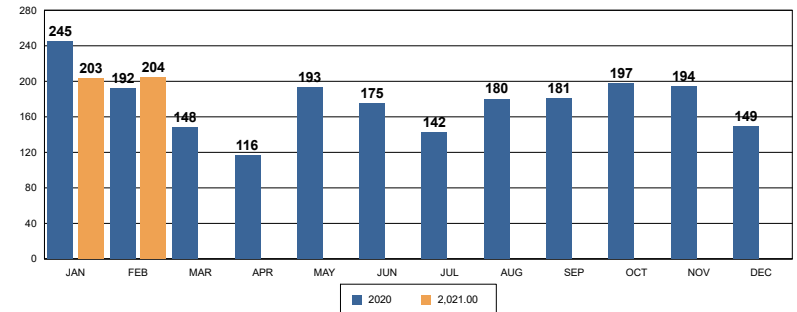

REDLANDS PD FEBRUARY 2021 DASHBOARD

PART 1 CRIMES

	Jan	Feb	% Change	Prior YTD	Current YTD	%Change	RPD YTD	SBSD YTD
Homicide	0	0	N/C	0	0	N/C	0	0
Rape	0	2	N/C	10	2	-80.00%	1	1
Robbery	9	3	-66%	18	12	-33.33%	10	2
Agg Assault	6	6	0%	19	12	-36.84%	11	1
VIOLENT CRIME TOTALS:	15	11	-26.67	47	26	-44.68%	22	4
Burglary - Residential	7	13	86%	17	20	18%	19	1
Burglary - Comm	16	12	-25%	19	28	47%	27	1
Burglary - Vehicle	34	39	15%	59	73	24%	60	13
Auto Theft	37	28	-24%	41	65	59%	60	5
Larceny/Theft	117	132	13%	227	249	10%	222	27
PROPERTY CRIME TOTALS:	211	224	6.16%	363	435	19.83%	388	47
OVERALL TOTALS:	226	235	3.98%	410	461	12.44%	410	51

Arrests per Month

Traffic and Parking Citations

	Jan-21	Feb-21	%CHANGE	YTD 2020	YTD 2021	% CHANGE
Parking Citations	46	108	134.8%	1259	154	-87.8%

Traffic Citations per Month

of CAD CFS per Month