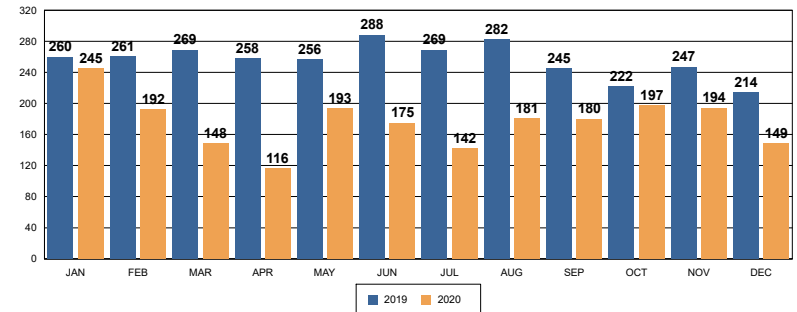

REDLANDS PD DECEMBER 2020 DASH-BOARD

PART 1 CRIMES

	Nov	Dec	% Change	Prior YTD	Current YTD	%Change	RPD YTD	SBSD YTD
Homicide	1	1	0%	1	7	600.00	7	0
Rape	5	1	-80%	38	46	21.05	46	0
Robbery	5	9	80%	81	80	-1.23	72	8
Agg Assault	10	10	0%	129	114	-11.63	108	6
VIOLENT CRIME TOTALS:	21	21	0.00	249	247	-0.80%	233	14
Burglary - Residential	6	12	100%	181	117	-35%	116	1
Burglary - Comm	20	16	-20%	171	215	26%	202	13
Burglary - Vehicle	17	25	47%	365	282	-23%	249	33
Auto Theft	21	49	133%	268	280	4%	261	19
Larceny/Theft	82	97	18%	1783	1167	-35%	1000	167
PROPERTY CRIME TOTALS:	146	199	36.30%	2768	2061	-25.54%	1828	233
OVERALL TOTALS:	167	220	31.74%	3017	2308	-23.50%	2061	247

Arrests per Month

Traffic and Parking Citations

	Nov-20	Dec-20	%CHANGE	YTD 2019	YTD 2020	% CHANGE
Parking Citations	70	86	22.9%	5467	2326	-57.5%

Traffic Citations per Month

of CAD CFS per Month