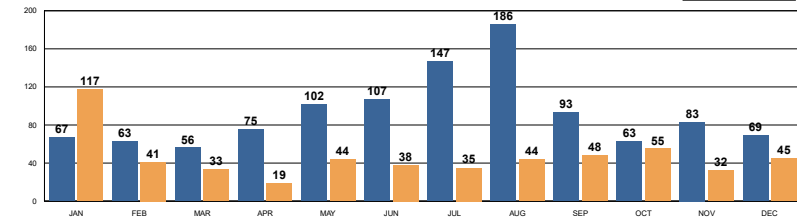

Traffic and Parking Citations

	Nov-20	Dec-20	%CHANGE	YTD 2019	YTD 2020	% CHANGE
Parking Citations	70	86	22.9%	5467	2326	-57.5%

Traffic Citations per Month