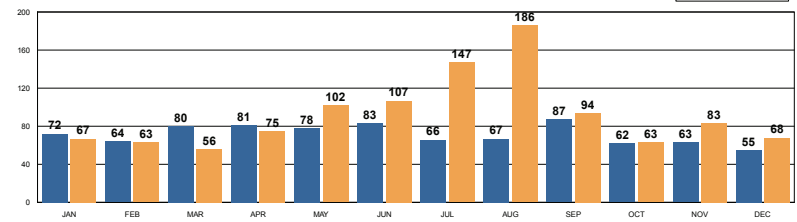

Traffic and Parking Citations

	Nov-19	Dec-19	%CHANGE	YTD 2018	YTD 2019	% CHANGE
Parking Citations	433	451	4.2%	5534	5467	-1.2%

Traffic Citations per Month