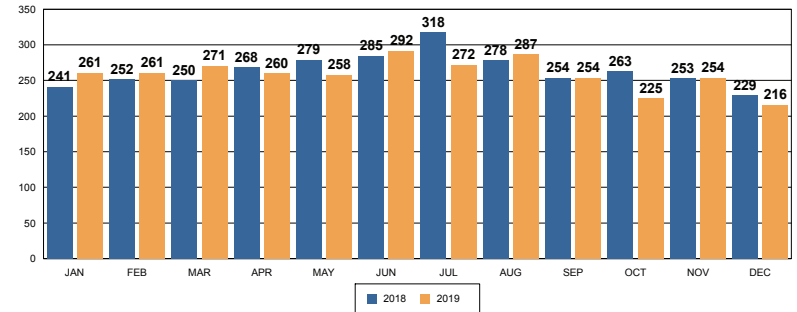

REDLANDS PD DECEMBER 2019 DASH-BOARD

PART 1 CRIMES	Nov	Dec	% Change	Prior YTD	Current YTD	%Change	RPD YTD	SBSD YTD
Homicide	0	0	N/C	5	1	-80.00	1	0
Rape	1	2	100%	57	41	-28.07	40	1
Robbery	8	10	25%	93	85	-8.60	72	13
Agg Assault	22	4	-81%	107	137	28.04	129	8
VIOLENT CRIME TOTALS:	31	16	-48.39	262	264	0.76%	242	22
Burglary - Residential	7	15	114%	169	187	11%	187	0
Burglary - Comm	15	14	-7%	157	171	9%	148	23
Burglary - Vehicle	27	39	44%	550	388	-29%	322	66
Auto Theft	32	29	-9%	352	284	-19%	261	23
Larceny/Theft	116	127	9%	1392	1751	26%	1489	262
PROPERTY CRIME TOTALS:	197	224	13.71%	2620	2781	6.15%	2407	374
OVERALL TOTALS:	228	240	5.26%	2882	3045	5.66%	2649	396

Arrests per Month