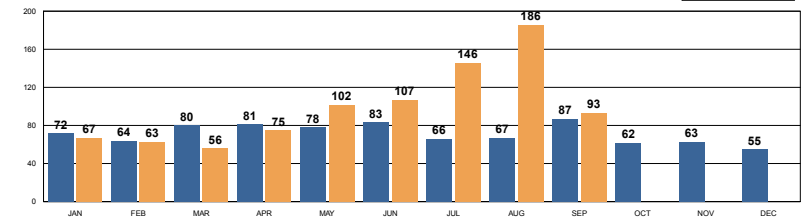

Traffic and Parking Citations

	Aug-19	Sep-19	%CHANGE	YTD 2018	YTD 2019	% CHANGE
Parking Citations	385	474	23.1%	4693	4222	-10.0%

Traffic Citations per Month