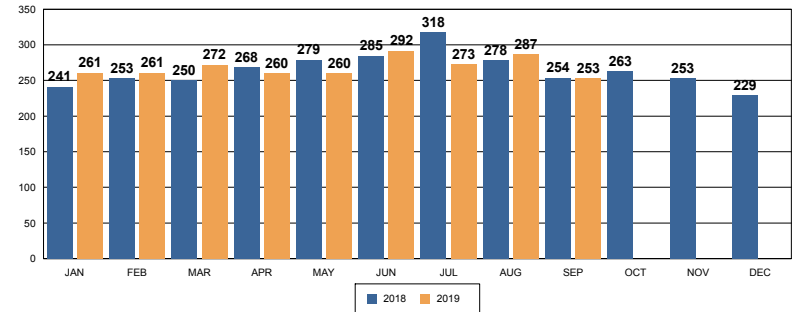

REDLANDS PD SEPTEMBER 2019 DASH-BOARD

PART 1 CRIMES

	Aug	Sep	% Change	Prior YTD	Current YTD	%Change	RPD YTD	SBSD YTD
Homicide	1	0	-100%	5	1	-80.00	1	0
Rape	6	6	0%	49	38	-22.45	37	1
Robbery	6	8	33%	71	62	-12.68	52	10
Agg Assault	10	12	20%	87	98	12.64	90	8
VIOLENT CRIME TOTALS:	23	26	13.04	212	199	-6.13%	180	19
Burglary - Residential	23	17	-26%	130	136	5%	136	0
Burglary - Comm	26	11	-58%	126	131	4%	116	15
Burglary - Vehicle	32	40	25%	454	284	-37%	233	51
Auto Theft	23	7	-70%	257	198	-23%	183	15
Larceny/Theft	131	128	-2%	1144	1208	6%	1039	169
PROPERTY CRIME TOTALS:	235	203	-13.62%	2111	1957	-7.30%	1707	250
OVERALL TOTALS:	258	229	-11.24%	2323	2156	-7.19%	1887	269

Arrests per Month

Traffic and Parking Citations

	Aug-19	Sep-19	%CHANGE	YTD 2018	YTD 2019	% CHANGE
Parking Citations	385	474	23.1%	4693	4222	-10.0%

Traffic Citations per Month

of CAD CFS per Month