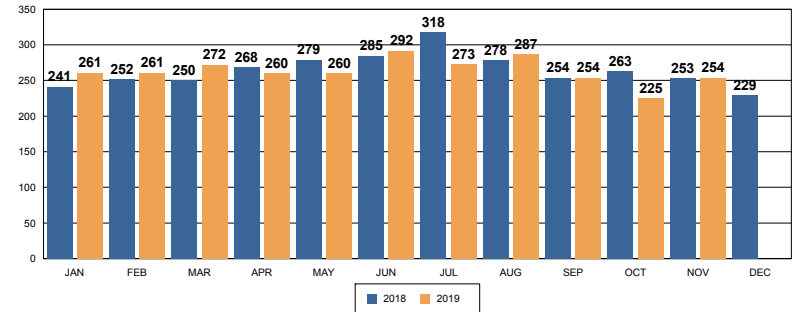

REDLANDS PD NOVEMBER 2019 DASH-BOARD

PART 1 CRIMES	Oct	Nov	% Change	Prior YTD	Current YTD	%Change	RPD YTD	SBSD YTD
Homicide	0	0	N/C	6	1	-83.33	1	0
Rape	0	1	N/C	58	39	-32.76	38	1
Robbery	5	8	60%	87	75	-13.79	63	12
Agg Assault	14	22	57%	104	133	27.88	125	8
VIOLENT CRIME TOTALS:	19	31	63.16	255	248	-2.75%	227	21
Burglary - Residential	29	7	-76%	158	172	9%	172	0
Burglary - Comm	10	15	50%	147	157	7%	135	22
Burglary - Vehicle	37	27	-27%	543	349	-36%	292	57
Auto Theft	25	32	28%	343	255	-26%	234	21
Larceny/Theft	144	115	-20%	1376	1612	17%	1378	234
PROPERTY CRIME TOTALS:	245	196	-20.00%	2567	2545	-0.86%	2211	334
OVERALL TOTALS:	264	227	-14.02%	2822	2793	-1.03%	2438	355

Arrests per Month