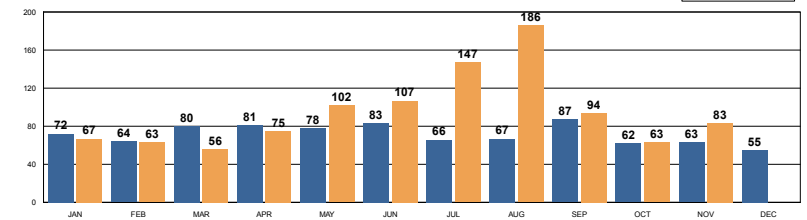

Traffic and Parking Citations

	Oct-19	Nov-19	%CHANGE	YTD 2018	YTD 2019	% CHANGE
Parking Citations	361	433	-19.9%	5374	5016	-6.7%

Traffic Citations per Month