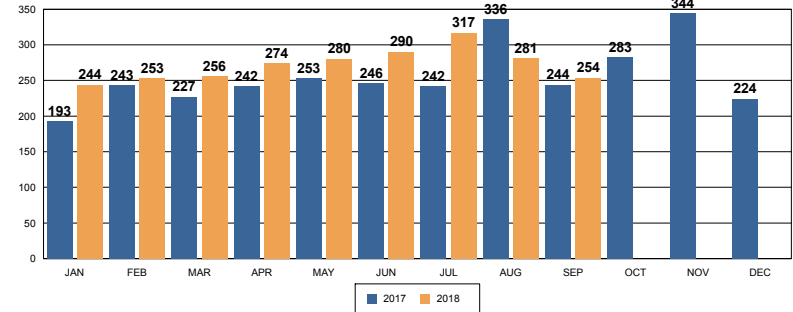

REDLANDS PD SEPTEMBER 2018 DASH-BOARD

PART 1 CRIMES	Aug	Sep	% Change	Prior YTD	Current YTD	%Change	RPD YTD	SBSD YTD
Homicide	1	0	-100%	1	6	500.00	6	0
Rape	10	2	-80%	25	50	100.00	49	1
Robbery	5	5	0%	61	71	16.39	60	11
Agg Assault	7	11	57%	93	87	-6.45	84	3
VIOLENT CRIME TOTALS:	23	18	-21.74	180	214	18.89%	199	15
Burglary - Residential	18	15	-17%	163	129	-21%	127	2
Burglary - Comm	14	9	-36%	173	124	-28%	115	9
Burglary - Vehicle	49	48	-2%	435	452	4%	401	51
Auto Theft	30	30	0%	261	257	-2%	235	22
Larceny/Theft	122	104	-15%	1490	1132	-24%	1000	132
PROPERTY CRIME TOTALS:	233	206	-11.59%	2522	2094	-16.97%	1878	216
OVERALL TOTALS:	256	224	-12.50%	2702	2308	-14.58%	2077	231

Arrests per Month

Traffic and Parking Citations

	Aug-18	Sep-18	%CHANGE	YTD 2017	YTD 2018	% CHANGE
Parking Citations	554	448	-19.1%	2026	4693	131.6%

Traffic Citations per Month

of CAD CFS per Month