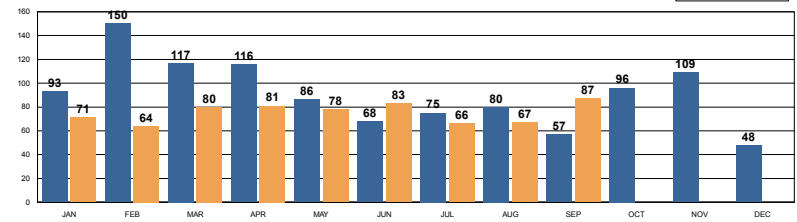

Traffic Citations per Month