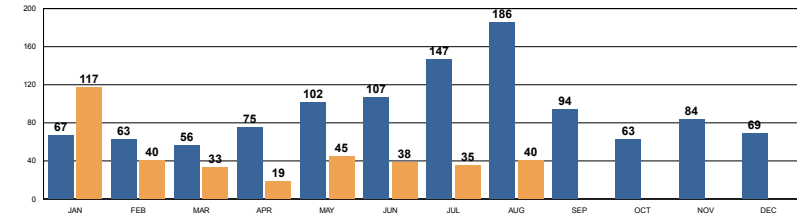

REDLANDS PD AUGUST 2020 DASHBOARD

PART 1 CRIMES

	Jul	Aug	% Change	Prior YTD	Current YTD	%Change	RPD YTD	SBSD YTD
Homicide	0	2	N/C	1	3	200.00	3	0
Rape	3	5	66%	31	30	-3.23	30	0
Robbery	2	9	350%	53	56	5.66	49	7
Agg Assault	9	15	66%	86	80	-6.98	75	5
VIOLENT CRIME TOTALS:	14	31	121.43	171	169	-1.17%	157	12
Burglary - Residential	14	7	-50%	118	87	-26%	86	1
Burglary - Comm	27	13	-52%	121	158	31%	148	10
Burglary - Vehicle	13	15	15%	244	198	-19%	171	27
Auto Theft	14	18	29%	191	164	-14%	149	15
Larceny/Theft	77	96	25%	1306	773	-41%	678	95
PROPERTY CRIME TOTALS:	145	149	2.76%	1980	1380	-30.30%	1232	148
OVERALL TOTALS:	159	180	13.21%	2151	1549	-27.99%	1389	160

Arrests per Month

Traffic and Parking Citations

	Jul-20	Aug-20	%CHANGE	YTD 2019	YTD 2020	% CHANGE
Parking Citations	158	66	40.7%	3748	1957	-47.8%

Traffic Citations per Month

of CAD CFS per Month