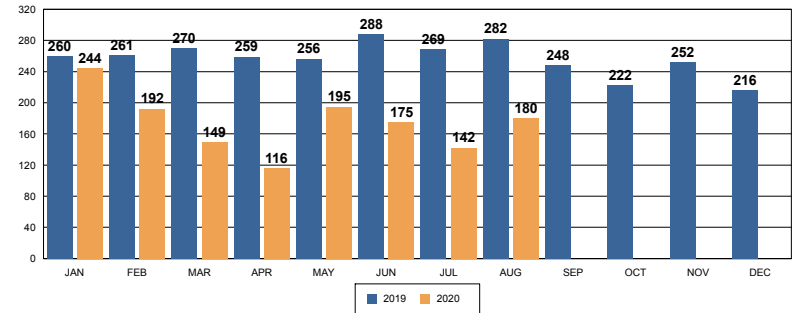

REDLANDS PD AUGUST 2020 DASHBOARD

PART 1 CRIMES

	Jul	Aug	% Change	Prior YTD	Current YTD	%Change	RPD YTD	SBSD YTD
Homicide	0	2	N/C	1	3	200.00	3	0
Rape	3	5	66%	31	30	-3.23	30	0
Robbery	2	9	350%	53	56	5.66	49	7
Agg Assault	9	15	66%	86	80	-6.98	75	5
VIOLENT CRIME TOTALS:	14	31	121.43	171	169	-1.17%	157	12
Burglary - Residential	14	7	-50%	118	87	-26%	86	1
Burglary - Comm	27	13	-52%	121	158	31%	148	10
Burglary - Vehicle	13	15	15%	244	198	-19%	171	27
Auto Theft	14	18	29%	191	164	-14%	149	15
Larceny/Theft	77	96	25%	1306	773	-41%	678	95
PROPERTY CRIME TOTALS:	145	149	2.76%	1980	1380	-30.30%	1232	148
OVERALL TOTALS:	159	180	13.21%	2151	1549	-27.99%	1389	160

Arrests per Month

Traffic and Parking Citations

	Jul-20	Aug-20	%CHANGE	YTD 2019	YTD 2020	% CHANGE
Parking Citations	158	66	40.7%	3748	1957	-47.8%

Traffic Citations per Month

of CAD CFS per Month