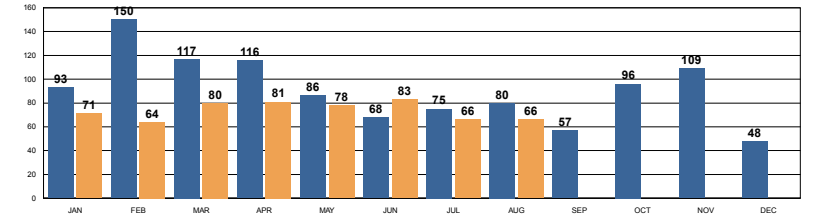

Traffic Citations per Month