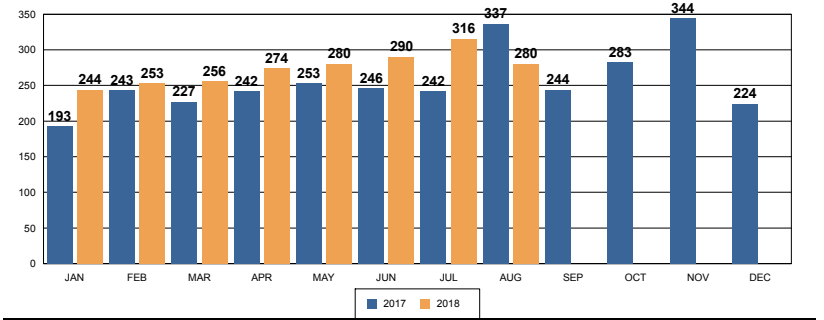

REDLANDS PD AUGUST 2018 DASH-BOARD

PART 1 CRIMES	Jul	Aug	% Change	Prior YTD	Current YTD	%Change	RPD YTD	SBSD YTD
Homicide	2	1	-50%	0	6	N/C	6	0
Rape	6	10	66%	21	48	128.57	47	1
Robbery	12	5	-58%	52	66	26.92	57	9
Agg Assault	9	7	-22%	84	76	-9.52	73	3
VIOLENT CRIME TOTALS:	29	23	-20.69	157	196	24.84%	183	13
Burglary - Residential	18	18	0%	143	114	-20%	113	1
Burglary - Comm	10	14	40%	161	114	-29%	105	9
Burglary - Vehicle	39	49	26%	384	404	5%	362	42
Auto Theft	29	30	3%	236	227	-4%	206	21
Larceny/Theft	106	121	14%	1194	1026	-14%	905	121
PROPERTY CRIME TOTALS:	202	232	14.85%	2118	1885	-11.00%	1691	194
OVERALL TOTALS:	231	255	10.39%	2275	2081	-8.53%	1874	207

Arrests per Month

Traffic and Parking Citations

	Jul-18	Aug-18	%CHANGE	YTD 2017	YTD 2018	% CHANGE
Parking Citations	565	554	40.7%	1709	4245	148.4%

Traffic Citations per Month

of CAD CFS per Month