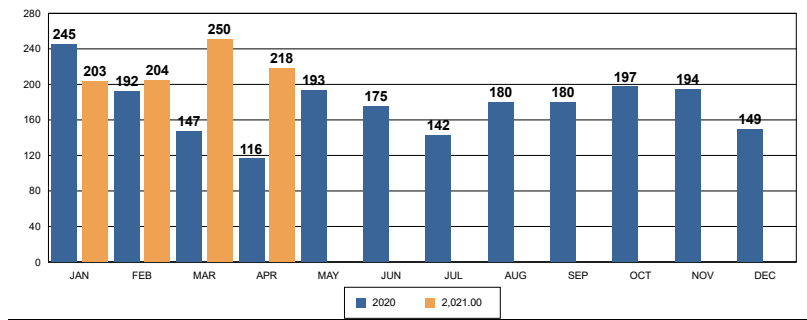

REDLANDS PD APRIL 2021 DASHBOARD

PART 1 CRIMES	Mar	Apr	% Change	Prior YTD	Current YTD	%Change	RPD YTD	SBSD YTD
Homicide	0	0	N/C	0	0	N/C	0	0
Rape	3	7	133%	16	11	-31.25%	11	0
Robbery	4	4	0%	34	20	-41.18%	18	2
Agg Assault	16	18	12%	40	46	15.00%	45	1
VIOLENT CRIME TOTALS:	23	29	26.09	90	77	-14.44%	74	3
Burglary - Residential	6	8	33%	34	35	3%	32	3
Burglary - Comm	11	12	9%	79	51	-35%	49	2
Burglary - Vehicle	23	14	-39%	126	110	-13%	90	20
Auto Theft	42	37	-12%	91	144	58%	129	15
Larceny/Theft	145	73	-50%	428	471	10%	413	58
PROPERTY CRIME TOTALS:	227	144	-36.56%	758	811	6.99%	713	98
OVERALL TOTALS:	250	173	-30.80%	848	888	4.72%	787	101

Arrests per Month

Traffic and Parking Citations

	Mar-21	Apr-21	%CHANGE	YTD 2020	YTD 2021	% CHANGE
Parking Citations	322	246	-23.6%	1519	722	-52.5%

Traffic Citations per Month

of CAD CFS per Month