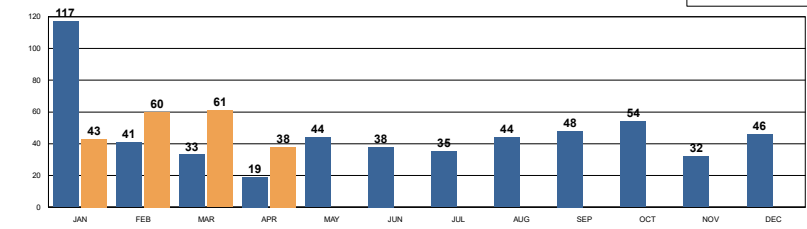

Traffic and Parking Citations

	Mar-21	Apr-21	%CHANGE	YTD 2020	YTD 2021	% CHANGE
Parking Citations	322	246	-23.6%	1519	722	-52.5%

Traffic Citations per Month