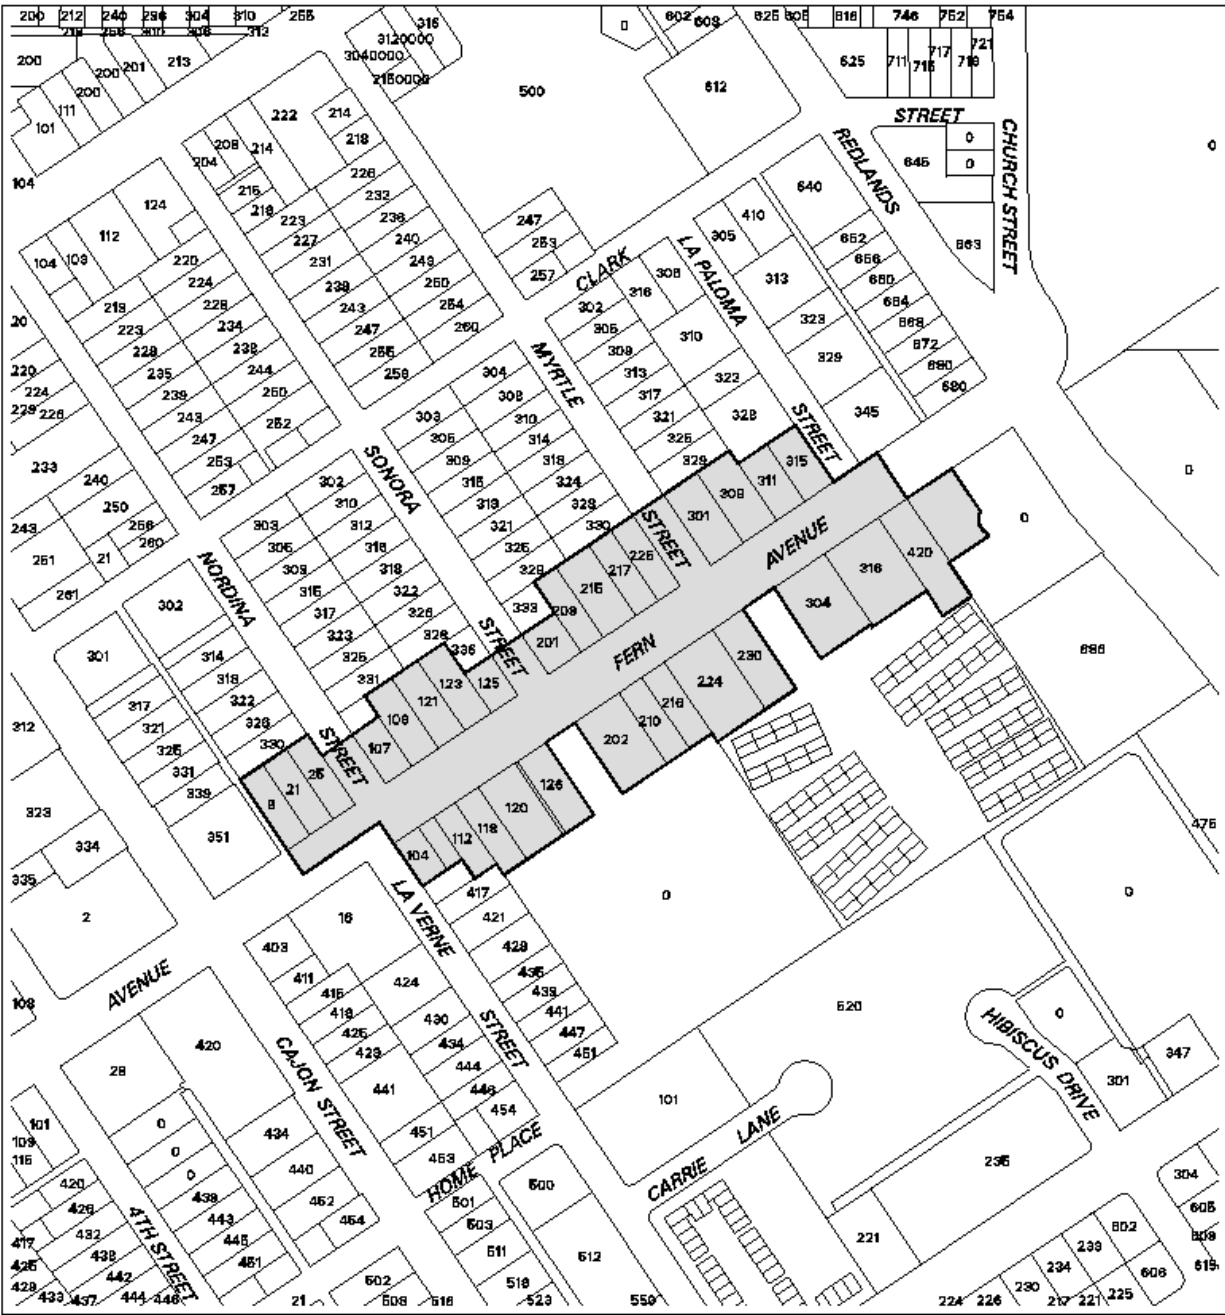

HISTORIC DISTRICT 5

EAST FERN AVENUE HISTORIC AND SCENIC DISTRICT

LEGEND
 Historic District

Map Prepared by the City of Redlands, Municipal Utilities Dept., GIS Services on October 5, 1999