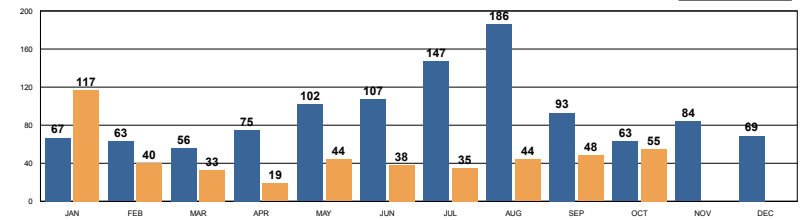

Traffic and Parking Citations

	Sep-20	Oct-20	%CHANGE	YTD 2019	YTD 2020	% CHANGE
Parking Citations	132	81	-38.6%	4583	2170	-52.7%

Traffic Citations per Month