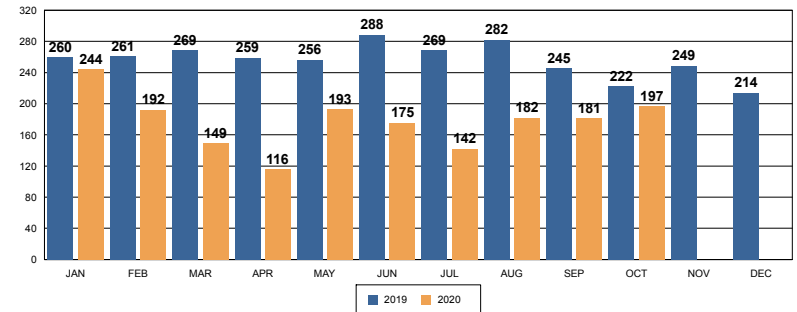

REDLANDS PD OCTOBER 2020 DASHBOARD

PART 1 CRIMES

	Sep	Oct	% Change	Prior YTD	Current YTD	%Change	RPD YTD	SBSD YTD
Homicide	2	0	-100%	1	6	500.00	6	0
Rape	8	2	-75%	38	40	5.26	40	0
Robbery	4	6	50%	66	66	0.00	59	7
Agg Assault	7	8	14%	111	94	-15.32	88	6
VIOLENT CRIME TOTALS:	21	16	-23.81	216	206	-4.63%	193	13
Burglary - Residential	6	4	-33%	164	99	-40%	98	1
Burglary - Comm	11	8	-27%	143	178	24%	166	12
Burglary - Vehicle	17	25	47%	322	240	-25%	209	31
Auto Theft	18	28	56%	223	210	-6%	193	17
Larceny/Theft	109	100	-8%	1586	982	-38%	853	129
PROPERTY CRIME TOTALS:	161	165	2.48%	2438	1709	-29.90%	1519	190
OVERALL TOTALS:	182	181	-0.55%	2654	1915	-27.84%	1712	203

Arrests per Month

Traffic and Parking Citations

	Sep-20	Oct-20	%CHANGE	YTD 2019	YTD 2020	% CHANGE
Parking Citations	132	81	-38.6%	4583	2170	-52.7%

Traffic Citations per Month

of CAD CFS per Month