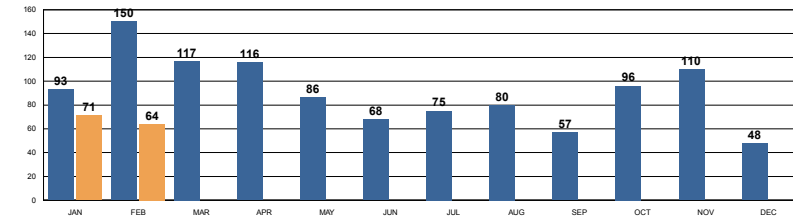

Traffic and Parking Citations

	Jan-18	Feb-18	%CHANGE	YTD 2017	YTD 2018	% CHANGE
Parking Citations	377	831	120.4%	559	1208	116.1%

Traffic Citations per Month