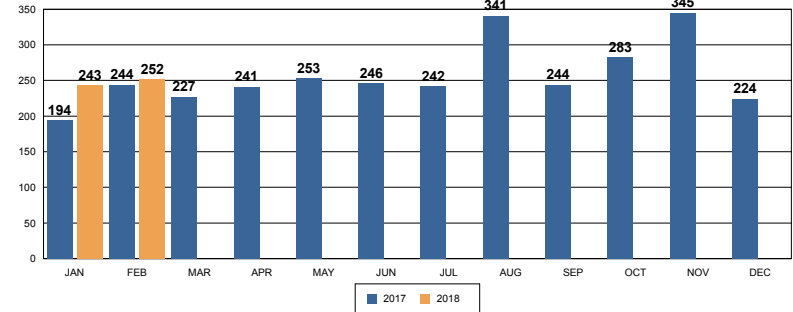

# REDLANDS PD FEBRUARY 2018 DASH-BOARD

PART 1 CRIMES	Jan	Feb	% Change	Prior YTD	Current YTD	%Change	RPD YTD	SBSD YTD
Homicide	1	1	0%	0	2	0%	2	0
Rape	7	6	-14%	7	13	86%	13	0
Robbery	9	10	11%	12	19	58%	18	1
Agg Assault	7	8	14%	22	15	-32%	14	1
VIOLENT CRIME TOTALS:	24	25	4.17	41	49	19.51%	47	2
Burglary - Residential	18	10	-44%	42	28	-33%	28	0
Burglary - Comm	18	12	-33%	28	30	7%	25	5
Burglary - Vehicle	44	47	7%	101	91	-10%	79	12
Auto Theft	27	28	4%	71	55	-23%	49	6
Larceny/Theft	142	110	-23%	258	252	-2%	229	23
PROPERTY CRIME TOTALS:	249	207	-16.87%	500	456	-8.80%	410	46
<b>OVERALL TOTALS:</b>	<b>273</b>	<b>232</b>	<b>-15.02%</b>	<b>541</b>	<b>504</b>	<b>-6.65%</b>	<b>457</b>	<b>48</b>

## Arrests per Month