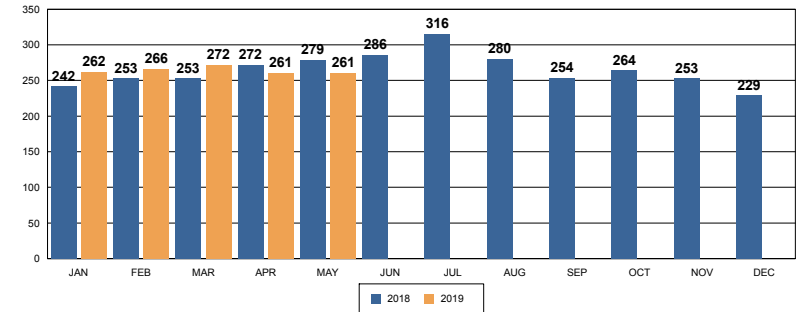

REDLANDS PD MAY 2019 DASH-BOARD

PART 1 CRIMES	Apr	May	% Change	Prior YTD	Current YTD	%Change	RPD YTD	SBSD YTD
Homicide	0	0	N/C	3	0	-100.00	0	0
Rape	5	6	20%	28	24	-14.29	24	0
Robbery	7	12	71%	39	36	-7.69	32	4
Agg Assault	13	12	-7%	56	54	-3.57	49	5
VIOLENT CRIME TOTALS:	25	30	20.00	126	114	-9.52%	105	9
Burglary - Residential	17	14	-18%	65	65	0%	65	0
Burglary - Comm	20	12	-40%	74	75	1%	65	10
Burglary - Vehicle	31	30	-3%	275	147	-47%	114	33
Auto Theft	25	14	-44%	148	117	-21%	106	11
Larceny/Theft	125	121	-3%	686	609	-11%	515	94
PROPERTY CRIME TOTALS:	218	191	-12.39%	1248	1013	-18.83%	865	148
OVERALL TOTALS:	243	221	-9.05%	1374	1127	-17.98%	970	157

Arrests per Month

Traffic and Parking Citations

	Apr-19	May-19	%CHANGE	YTD 2018	YTD 2019	% CHANGE
Parking Citations	664	514	-22.6%	2905	2528	-13.0%

Traffic Citations per Month

of CAD CFS per Month