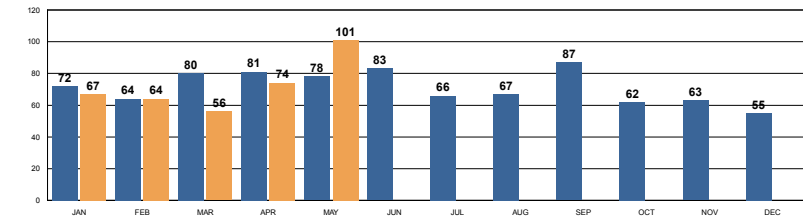

Traffic and Parking Citations

	Apr-19	May-19	%CHANGE	YTD 2018	YTD 2019	% CHANGE
Parking Citations	664	514	-22.6%	2905	2528	-13.0%

Traffic Citations per Month