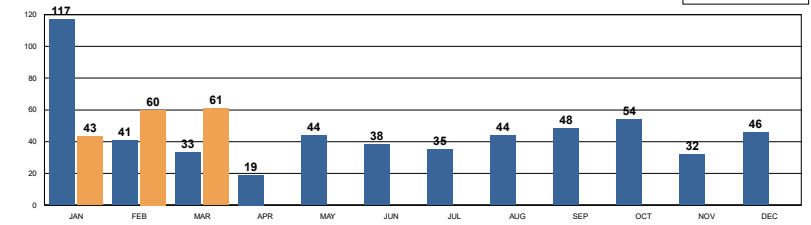

Traffic and Parking Citations

	Feb-21	Mar-21	%CHANGE	YTD 2020	YTD 2021	% CHANGE
Parking Citations	108	322	198.1%	1505	476	-68.4%

Traffic Citations per Month