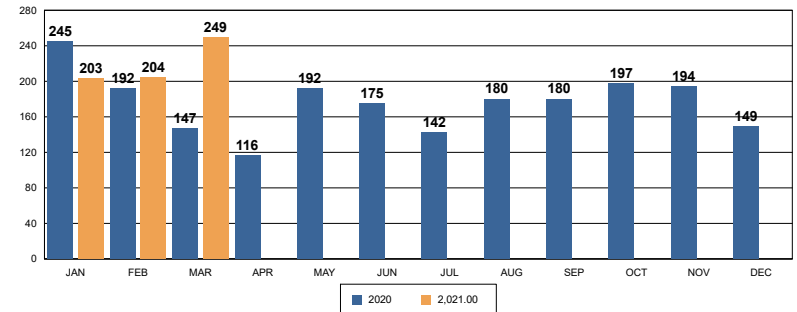

REDLANDS PD MARCH 2021 DASH-BOARD

PART 1 CRIMES

	Feb	Mar	% Change	Prior YTD	Current YTD	%Change	RPD YTD	SBSD YTD
Homicide	0	0	N/C	0	0	N/C	0	0
Rape	1	3	200%	14	4	-71.43%	4	0
Robbery	3	4	33%	28	16	-42.86%	14	2
Agg Assault	6	16	166%	28	28	0.00%	27	1
VIOLENT CRIME TOTALS:	10	23	130.00	70	48	-31.43%	45	3
Burglary - Residential	14	6	-57%	28	27	-4%	24	3
Burglary - Comm	12	11	-8%	38	39	3%	38	1
Burglary - Vehicle	39	23	-41%	92	96	4%	79	17
Auto Theft	28	42	50%	61	107	75%	98	9
Larceny/Theft	134	143	7%	340	394	16%	345	49
PROPERTY CRIME TOTALS:	227	225	-0.88%	559	663	18.60%	584	79
OVERALL TOTALS:	237	248	4.64%	629	711	13.04%	629	82

Arrests per Month