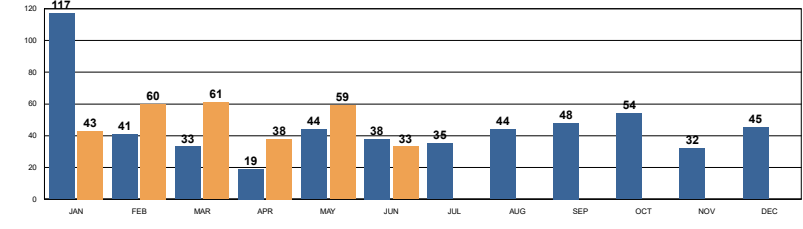

REDLANDS PD JUNE 2021 DASH-BOARD

PART 1 CRIMES	May	Jun	% Change	Prior YTD	Current YTD	%Change	RPD YTD	SBSD YTD
Homicide	0	0	N/C	1	0	-100.00%	0	0
Rape	1	4	300%	22	14	-36.36%	14	0
Robbery	3	8	166%	45	30	-33.33%	27	3
Agg Assault	8	12	50%	56	62	10.71%	57	5
VIOLENT CRIME TOTALS:	12	24	100.00	124	106	-14.52%	98	8
Burglary - Residential	8	1	-88%	68	44	-35%	40	4
Burglary - Comm	6	12	100%	119	68	-43%	63	5
Burglary - Vehicle	18	12	-33%	170	143	-16%	120	23
Auto Theft	32	30	-6%	132	204	55%	179	25
Larceny/Theft	97	109	12%	602	682	13%	589	93
PROPERTY CRIME TOTALS:	161	164	1.86%	1091	1141	4.58%	991	150
OVERALL TOTALS:	173	188	8.67%	1215	1247	2.63%	1089	158

Arrests per Month

Traffic and Parking Citations

	May-21	Jun-21	%CHANGE	YTD 2020	YTD 2021	% CHANGE
Parking Citations	244	110	-54.9%	1733	1076	-37.9%

Traffic Citations per Month

of CAD CFS per Month