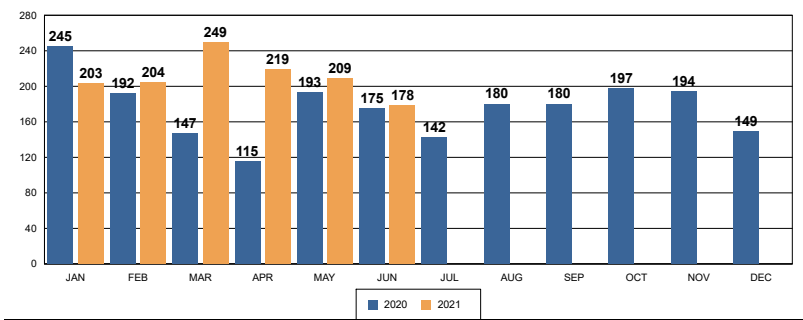

REDLANDS PD JUNE 2021 DASH-BOARD

PART 1 CRIMES	May	Jun	% Change	Prior YTD	Current YTD	%Change	RPD YTD	SBSD YTD
Homicide	0	0	N/C	1	0	-100.00%	0	0
Rape	1	4	300%	22	14	-36.36%	14	0
Robbery	3	8	166%	45	30	-33.33%	27	3
Agg Assault	8	12	50%	56	62	10.71%	57	5
VIOLENT CRIME TOTALS:	12	24	100.00	124	106	-14.52%	98	8
Burglary - Residential	8	1	-88%	68	44	-35%	40	4
Burglary - Comm	6	12	100%	119	68	-43%	63	5
Burglary - Vehicle	18	12	-33%	170	143	-16%	120	23
Auto Theft	32	30	-6%	132	204	55%	179	25
Larceny/Theft	97	109	12%	602	682	13%	589	93
PROPERTY CRIME TOTALS:	161	164	1.86%	1091	1141	4.58%	991	150
OVERALL TOTALS:	173	188	8.67%	1215	1247	2.63%	1089	158

Arrests per Month

Traffic and Parking Citations

	May-21	Jun-21	%CHANGE	YTD 2020	YTD 2021	% CHANGE
Parking Citations	244	110	-54.9%	1733	1076	-37.9%

Traffic Citations per Month

of CAD CFS per Month