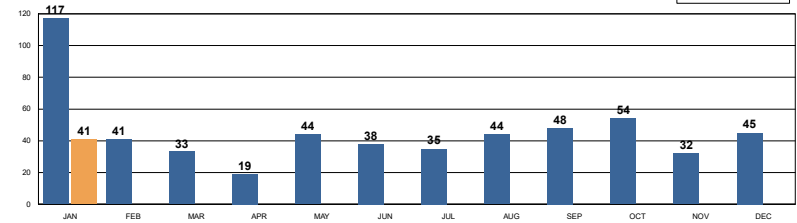

Traffic and Parking Citations

	Dec-20	Jan-21	%CHANGE	YTD 2020	YTD 2021	% CHANGE
Parking Citations	86	46	-46.5%	641	46	-92.8%

Traffic Citations per Month