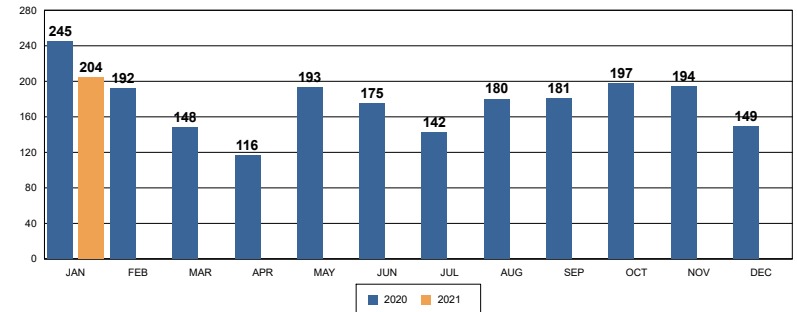

REDLANDS PD JANUARY 2020 DASH-BOARD

PART 1 CRIMES

	Dec	Jan	% Change	Prior YTD	Current YTD	%Change	RPD YTD	SBSD YTD
Homicide	1	0	-100%	0	0	N/C	0	0
Rape	1	0	-100%	5	0	-100.00	0	0
Robbery	9	9	0%	8	9	12.50	7	2
Agg Assault	10	6	-40%	7	6	-14.29	5	1
VIOLENT CRIME TOTALS:	21	15	-28.57	20	15	-25.00%	12	3
Burglary - Residential	12	7	-42%	9	7	-22%	7	0
Burglary - Comm	16	16	0%	9	16	78%	15	1
Burglary - Vehicle	24	34	42%	34	34	0%	28	6
Auto Theft	49	36	-27%	19	36	89%	34	2
Larceny/Theft	101	115	14%	114	115	1%	103	12
PROPERTY CRIME TOTALS:	202	208	2.97%	185	208	12.43%	187	21
OVERALL TOTALS:	223	223	0.00%	205	223	8.78%	199	24

Arrests per Month

Traffic and Parking Citations

	Dec-20	Jan-21	%CHANGE	YTD 2020	YTD 2021	% CHANGE
Parking Citations	86	46	-46.5%	641	46	-92.8%

Traffic Citations per Month

of CAD CFS per Month