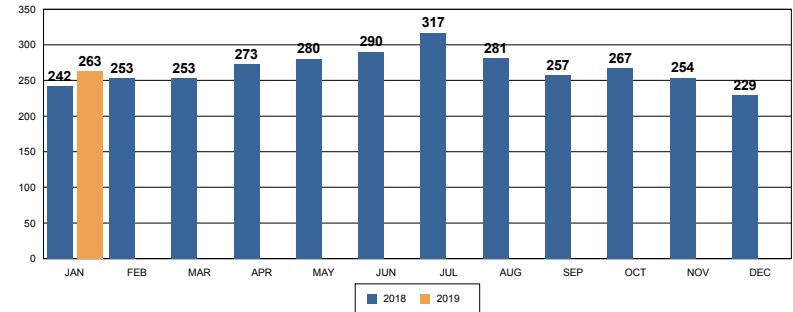

REDLANDS PD JANUARY 2019 DASH-BOARD

PART 1 CRIMES

	Dec	Jan	% Change	Prior YTD	Current YTD	%Change	RPD YTD	SBSD YTD
Homicide	0	0	N/C	1	0	-100.00	0	0
Rape	4	6	50%	7	6	-14.29	6	0
Robbery	12	1	-91%	9	1	-88.89	1	0
Agg Assault	8	11	37%	7	11	57.14	11	0
VIOLENT CRIME TOTALS:	24	18	-25.00	24	18	-25.00%	18	0
Burglary - Residential	18	12	-33%	18	12	-33%	12	0
Burglary - Comm	21	11	-48%	19	11	-42%	10	1
Burglary - Vehicle	29	37	28%	44	37	-16%	27	10
Auto Theft	21	24	14%	27	24	-11%	21	3
Larceny/Theft	110	131	19%	147	131	-11%	113	18
PROPERTY CRIME TOTALS:	199	215	8.04%	255	215	-15.69%	183	32
OVERALL TOTALS:	223	233	4.48%	279	233	-16.49%	201	32

Arrests per Month