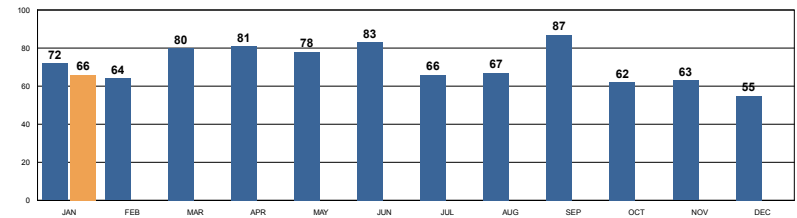

Traffic and Parking Citations

	Dec-18	Jan-19	%CHANGE	YTD 2018	YTD 2019	% CHANGE
Parking Citations	160	410	156.3%	377	410	8.8%

Traffic Citations per Month