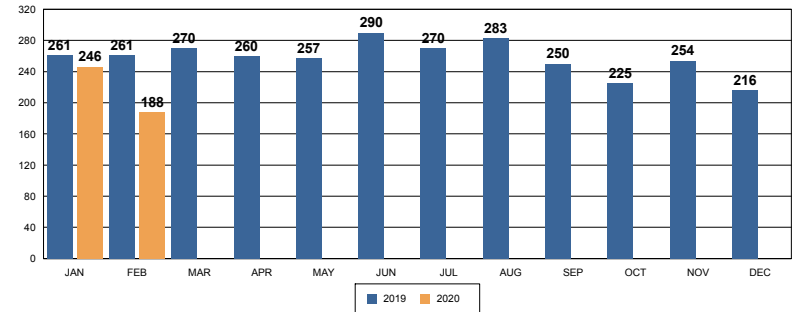

# REDLANDS PD FEBRUARY 2020 DASH-BOARD

PART 1 CRIMES	Jan	Feb	% Change	Prior YTD	Current YTD	%Change	RPD YTD	SBSD YTD
	Homicide	0	0	N/C	0	0	N/C	0
Rape	5	5	0%	11	10	-9.09	10	0
Robbery	8	12	50%	8	20	150.00	15	5
Agg Assault	7	12	71%	18	19	5.56	16	3
VIOLENT CRIME TOTALS:	20	29	45.00	37	49	32.43%	41	8
Burglary - Residential	9	9	0%	25	18	-28%	18	0
Burglary - Comm	9	10	11%	30	19	-37%	18	1
Burglary - Vehicle	34	25	-26%	69	59	-14%	46	13
Auto Theft	18	22	22%	59	40	-32%	36	4
Larceny/Theft	124	115	-7%	252	239	-5%	193	46
PROPERTY CRIME TOTALS:	194	181	-6.70%	435	375	-13.79%	311	64
<b>OVERALL TOTALS:</b>	<b>214</b>	<b>210</b>	<b>-1.87%</b>	<b>472</b>	<b>424</b>	<b>-10.17%</b>	<b>352</b>	<b>72</b>

## Arrests per Month