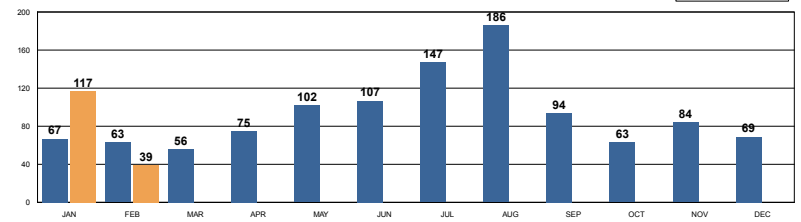

Traffic Citations per Month