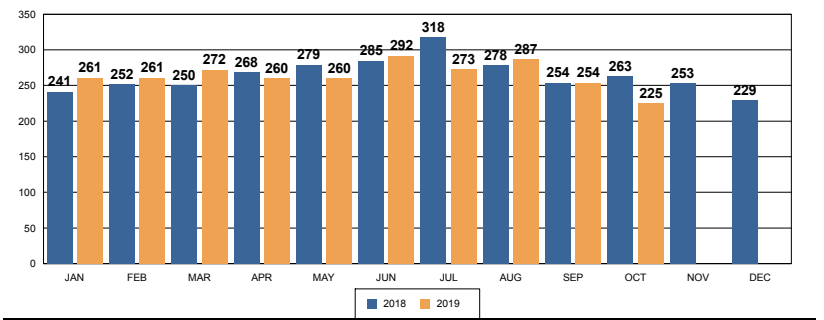

# REDLANDS PD OCTOBER 2019 DASH-BOARD

PART 1 CRIMES	Sep	Oct	% Change	Prior YTD	Current YTD	%Change	RPD YTD	SBSD YTD
Homicide	0	0	N/C	6	1	-83.33	1	0
Rape	6	0	-100%	54	38	-29.63	37	1
Robbery	8	5	-37%	80	67	-16.25	57	10
Agg Assault	11	14	27%	100	111	11.00	103	8
VIOLENT CRIME TOTALS:	25	19	-24.00	240	217	-9.58%	198	19
Burglary - Residential	17	29	71%	142	165	16%	165	0
Burglary - Comm	12	10	-17%	134	142	6%	122	20
Burglary - Vehicle	40	37	-8%	501	321	-36%	265	56
Auto Theft	7	25	257%	310	223	-28%	206	17
Larceny/Theft	131	145	11%	1245	1440	16%	1225	215
PROPERTY CRIME TOTALS:	207	246	18.84%	2332	2291	-1.76%	1983	308
<b>OVERALL TOTALS:</b>	<b>232</b>	<b>265</b>	<b>14.22%</b>	<b>2572</b>	<b>2508</b>	<b>-2.49%</b>	<b>2181</b>	<b>327</b>

## Arrests per Month