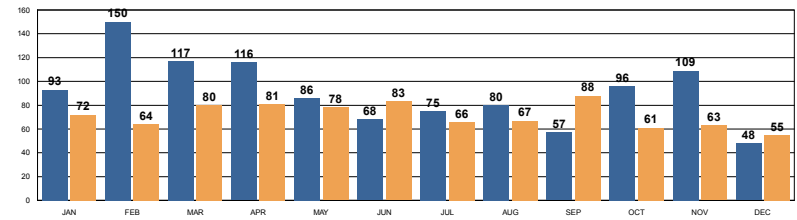

Traffic and Parking Citations

	Nov-18	Dec-18	%CHANGE	YTD 2017	YTD 2018	% CHANGE
Parking Citations	274	160	-41.6%	2819	5534	96.3%

Traffic Citations per Month