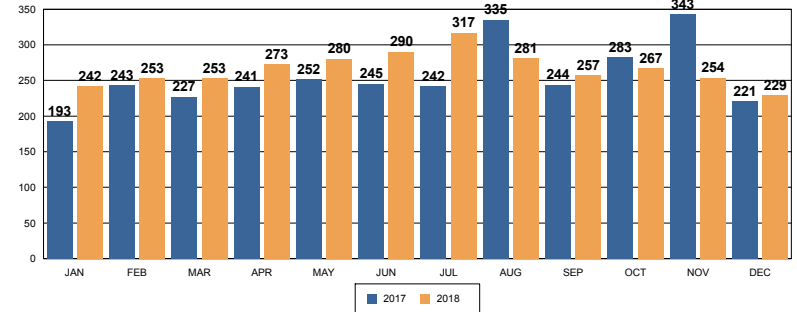

REDLANDS PD DECEMBER 2018 DASH-BOARD

PART 1 CRIMES

	Nov	Dec	% Change	Prior YTD	Current YTD	%Change	RPD YTD	SBSD YTD
Homicide	0	0	N/C	1	6	500.00	6	0
Rape	5	4	-20%	34	64	88.24	63	1
Robbery	7	12	71%	82	99	20.73	85	14
Agg Assault	4	8	100%	114	112	-1.75	109	3
VIOLENT CRIME TOTALS:	16	24	50.00	231	281	21.65%	263	18
Burglary - Residential	16	18	13%	198	175	-12%	173	2
Burglary - Comm	13	22	69%	206	169	-18%	158	11
Burglary - Vehicle	42	29	-31%	529	572	8%	506	66
Auto Theft	33	21	-36%	324	364	12%	326	38
Larceny/Theft	131	107	-18%	2428	1480	-39%	1308	172
PROPERTY CRIME TOTALS:	235	197	-16.17%	3685	2760	-25.10%	2471	289
OVERALL TOTALS:	251	221	-11.95%	3916	3041	-22.34%	2734	307

Arrests per Month