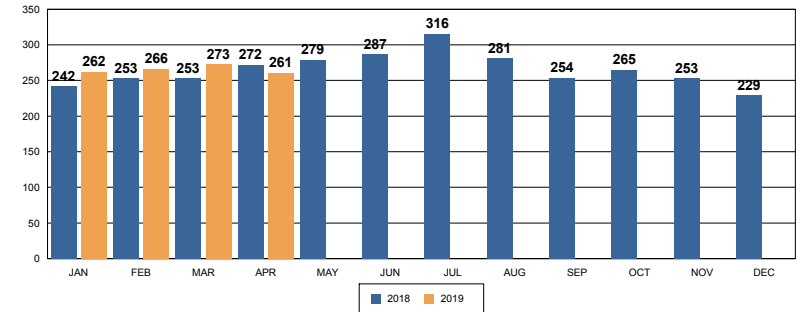

# REDLANDS PD APRIL 2019 DASH-BOARD

PART 1 CRIMES	Mar	Apr	% Change	Prior YTD	Current YTD	%Change	RPD YTD	SBSD YTD
Homicide	0	0	N/C	3	0	-100.00	0	0
Rape	1	5	400%	23	17	-26.09	17	0
Robbery	9	7	-22%	35	24	-31.43	20	4
Agg Assault	11	13	18%	36	42	16.67	37	5
VIOLENT CRIME TOTALS:	21	25	19.05	97	83	-14.43%	74	9
Burglary - Residential	9	17	89%	58	51	-12%	51	0
Burglary - Comm	13	20	54%	58	63	9%	54	9
Burglary - Vehicle	17	31	82%	219	117	-47%	92	25
Auto Theft	19	25	32%	113	103	-9%	93	10
Larceny/Theft	115	124	8%	539	486	-10%	411	75
PROPERTY CRIME TOTALS:	173	217	25.43%	987	820	-16.92%	701	119
<b>OVERALL TOTALS:</b>	<b>194</b>	<b>242</b>	<b>24.74%</b>	<b>1084</b>	<b>903</b>	<b>-16.70%</b>	<b>775</b>	<b>128</b>

## Arrests per Month