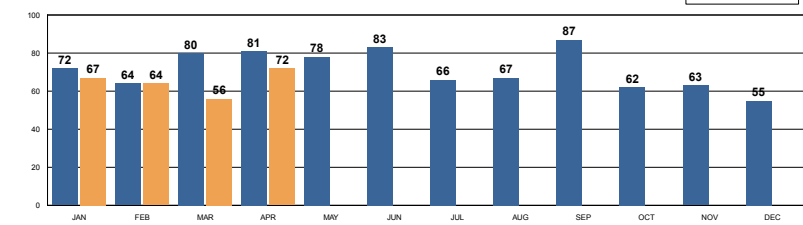

Traffic and Parking Citations

	Mar-19	Apr-19	%CHANGE	YTD 2018	YTD 2019	% CHANGE
Parking Citations	431	664	54.1%	2658	2014	-24.2%

Traffic Citations per Month