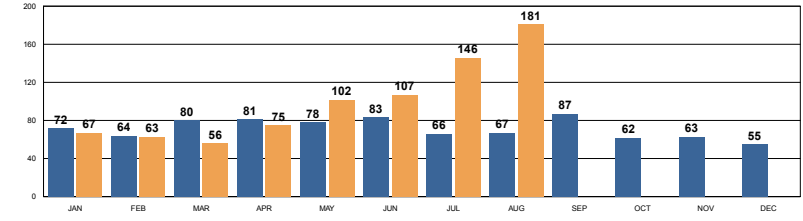

Traffic Citations per Month