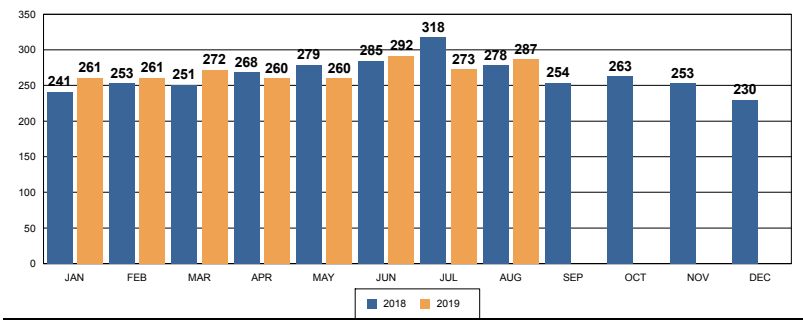

REDLANDS PD AUGUST 2019 DASH-BOARD

PART 1 CRIMES	Jul	Aug	% Change	Prior YTD	Current YTD	%Change	RPD YTD	SBSD YTD
Homicide	0	1	N/C	5	1	-80.00	1	0
Rape	1	6	500%	47	32	-31.91	32	0
Robbery	5	6	20%	66	54	-18.18	46	8
Agg Assault	12	10	-16%	76	86	13.16	79	7
VIOLENT CRIME TOTALS:	18	23	27.78	194	173	-10.82%	158	15
Burglary - Residential	20	23	15%	115	119	3%	119	0
Burglary - Comm	11	26	136%	117	120	3%	106	14
Burglary - Vehicle	38	32	-16%	404	245	-39%	197	48
Auto Theft	26	23	-12%	227	191	-16%	178	13
Larceny/Theft	108	100	-7%	1039	1015	-2%	862	153
PROPERTY CRIME TOTALS:	203	204	0.49%	1902	1690	-11.15%	1462	228
OVERALL TOTALS:	221	227	2.71%	2096	1863	-11.12%	1620	243

Arrests per Month

Traffic and Parking Citations

	Jul-19	Aug-19	%CHANGE	YTD 2018	YTD 2019	% CHANGE
Parking Citations	427	385	40.7%	4245	3748	-11.7%

Traffic Citations per Month

of CAD CFS per Month